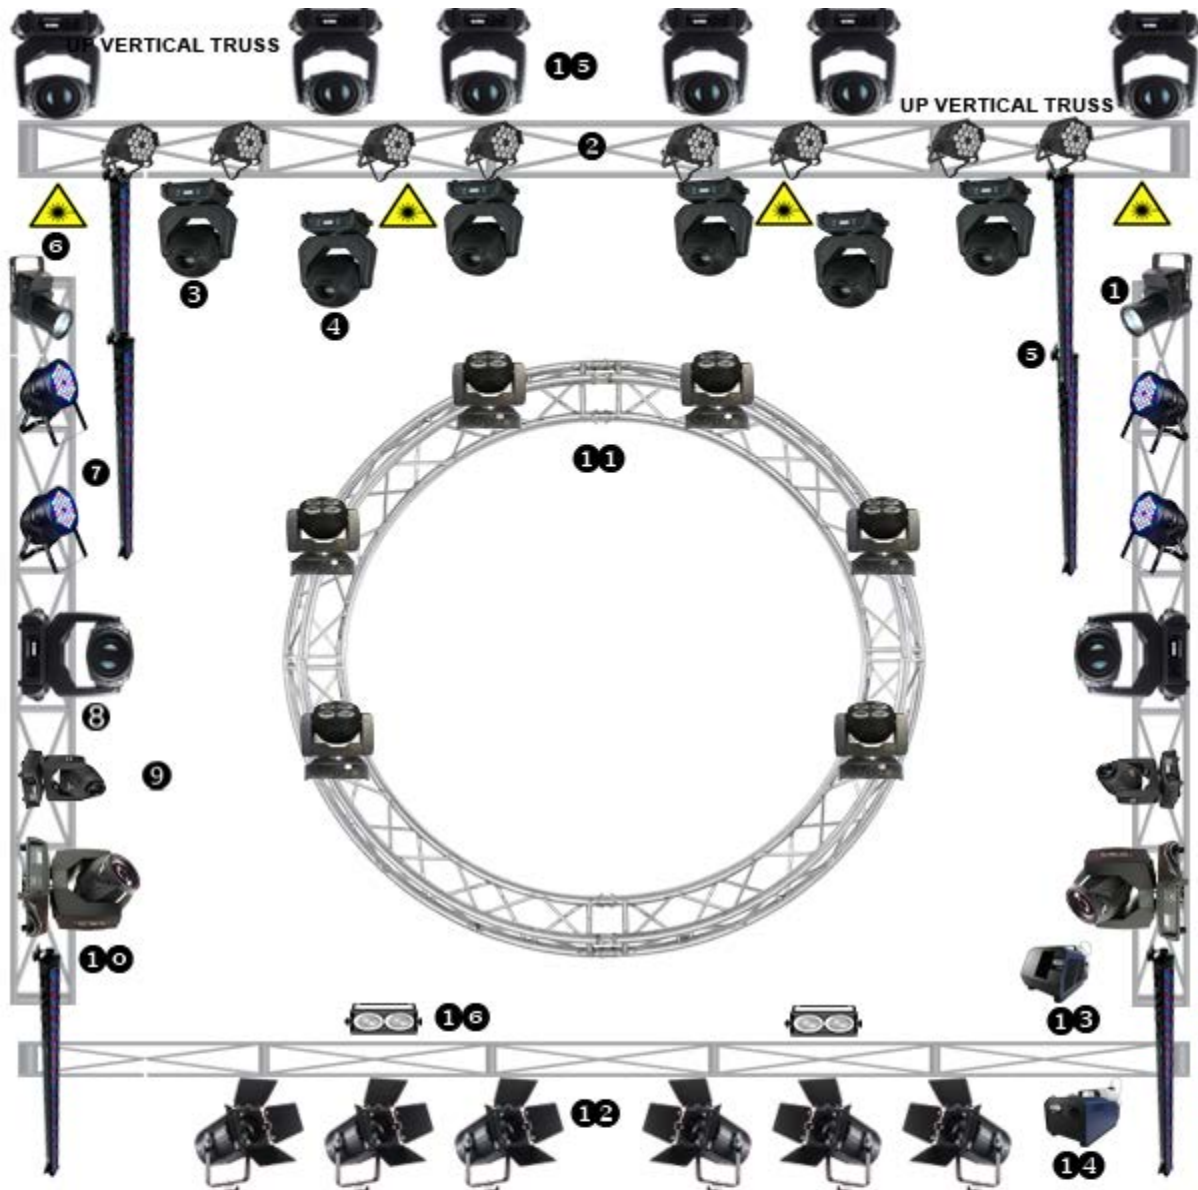

Light Equipment (Stage)

Alte Kaserne - 8004 Zürich

Stand September 2017

DMX Fixture Configuration (Stage)

No	Fixture Type	User Name	Universe/Address
1	Pinspot DMX Dimmer 4 Channel	Led 10	2:031-034
1	Pinspot DMX Dimmer 4 Channel	Led 10	2:035-038
1	Pinspot DMX Dimmer 4 Channel	Led 10	2:039-042
1	Pinspot DMX Dimmer 4 Channel	Led 10	2:043-046
1	Pinspot DMX Dimmer 4 Channel	Led 10	2:140-143
1	Pinspot DMX Dimmer 4 Channel	Led 10	2:144-147
1	Pinspot DMX Dimmer 4 Channel	Led 10	2:148-151
1	Pinspot DMX Dimmer 4 Channel	Led 10	2:136-139
2	Par Studio DMX Dimmer 6 Channel	Studio par	2:160-165
2	Par Studio DMX Dimmer 6 Channel	Studio par	2:166-171
2	Par Studio DMX Dimmer 6 Channel	Studio par	2:172-177
2	Par Studio DMX Dimmer 6 Channel	Studio par	2:178-183
2	Par Studio DMX Dimmer 6 Channel	Studio par	2:184-189
2	Par Studio DMX Dimmer 6 Channel	Studio par	2:190-195
2	Par Studio DMX Dimmer 6 Channel	Studio par	2:196-201
2	Par Studio DMX Dimmer 6 Channel	Studio par	2:202-207
3	Showtec Indigo 4600 14 Cha (Person 1)	Ind. 4600	2:001-014
3	Showtec Indigo 4600 14 Cha (Person 1)	Ind. 4600	2:017-030
3	Showtec Indigo 4600 14 Cha (Person 1)	Ind. 4600	2:049-062
3	Showtec Indigo 4600 14 Cha (Person 1)	Ind. 4600	2:065-078
4	Showtec Indigo 4500 Advanced	Indigo4500	2:315-328
4	Showtec Indigo 4500 Advanced	Indigo4500	2:330-343
5	Showtec LED Light Bar 8 15 Cha. (Mode d-	LightBar 8	2:220-234
5	Showtec LED Light Bar 8 15 Cha. (Mode d-	LightBar 8	2:236-250
5	Showtec LED Light Bar 8 15 Cha. (Mode d-	LightBar 8	2:252-266
5	Showtec LED Light Bar 8 15 Cha. (Mode d-	LightBar 8	2:268-282
5	Showtec LED Light Bar 8 15 Cha. (Mode d-	LightBar 8	2:284-298
5	Showtec LED Light Bar 8 15 Cha. (Mode d-	LightBar 8	2:300-314
6	Laser Ilda Controller Keyboard Midi	Laser	
6	Laser Ilda Controller Keyboard Midi	Laser	
6	Laser Ilda Controller Keyboard Midi	Laser	
6	Laser Ilda Controller Keyboard Midi	Laser	
7	Par Led DMX Dimmer,7 Channel	Par Led	2:081-087
7	Par Led DMX Dimmer,7 Channel	Par Led	2:088-094
7	Par Led DMX Dimmer,7 Channel	Par Led	2:095-101
7	Par Led DMX Dimmer,7 Channel	Par Led	2:102-108
8	Robe Robin Pointe Mode 1	Pointe	3:150-173
8	Robe Robin Pointe Mode 1	Pointe	3:180-203
9	Showtec Phantom 50 LED Spot 13 Cha.	Phan.50S	2:110-122
9	Showtec Phantom 50 LED Spot 13 Cha.	Phan.50S	2:123-135
10	BEAM 7R	Beam	3:340-356
10	BEAM 7R	Beam	3:370-386
11	Double Face Wash-Beam 24 Channel	DMX24	3:001-024
11	Double Face Wash-Beam 24 Channel	DMX24	3:025-048
11	Double Face Wash-Beam 24 Channel	DMX24	3:050-073
11	Double Face Wash-Beam 24 Channel	DMX24	3:075-098
11	Double Face Wash-Beam 24 Channel	DMX24	3:100-123
11	Double Face Wash-Beam 24 Channel	DMX24	3:125-148
12	Theater Lights 12 Channel	Theater	1:001-012
13	Generic DMX Hazer	Hazer	2:510-511
14	Generic DMX Smoke Machine	Smoke	2:500-500
15	Bright 5r	Beam	3:389-405
15	Briteq 5r	Beam	1:262-278
15	Briteq 5r	Beam	1:368-384
15	Briteq 5r	Beam	1:393-409
15	Briteq 5r	Beam	1:121-137
15	Briteq 5r	Beam	3:414-430
16	Blinder 344	Blinder	2:344-348
16	Blinder 344	Blinder	3:508-512