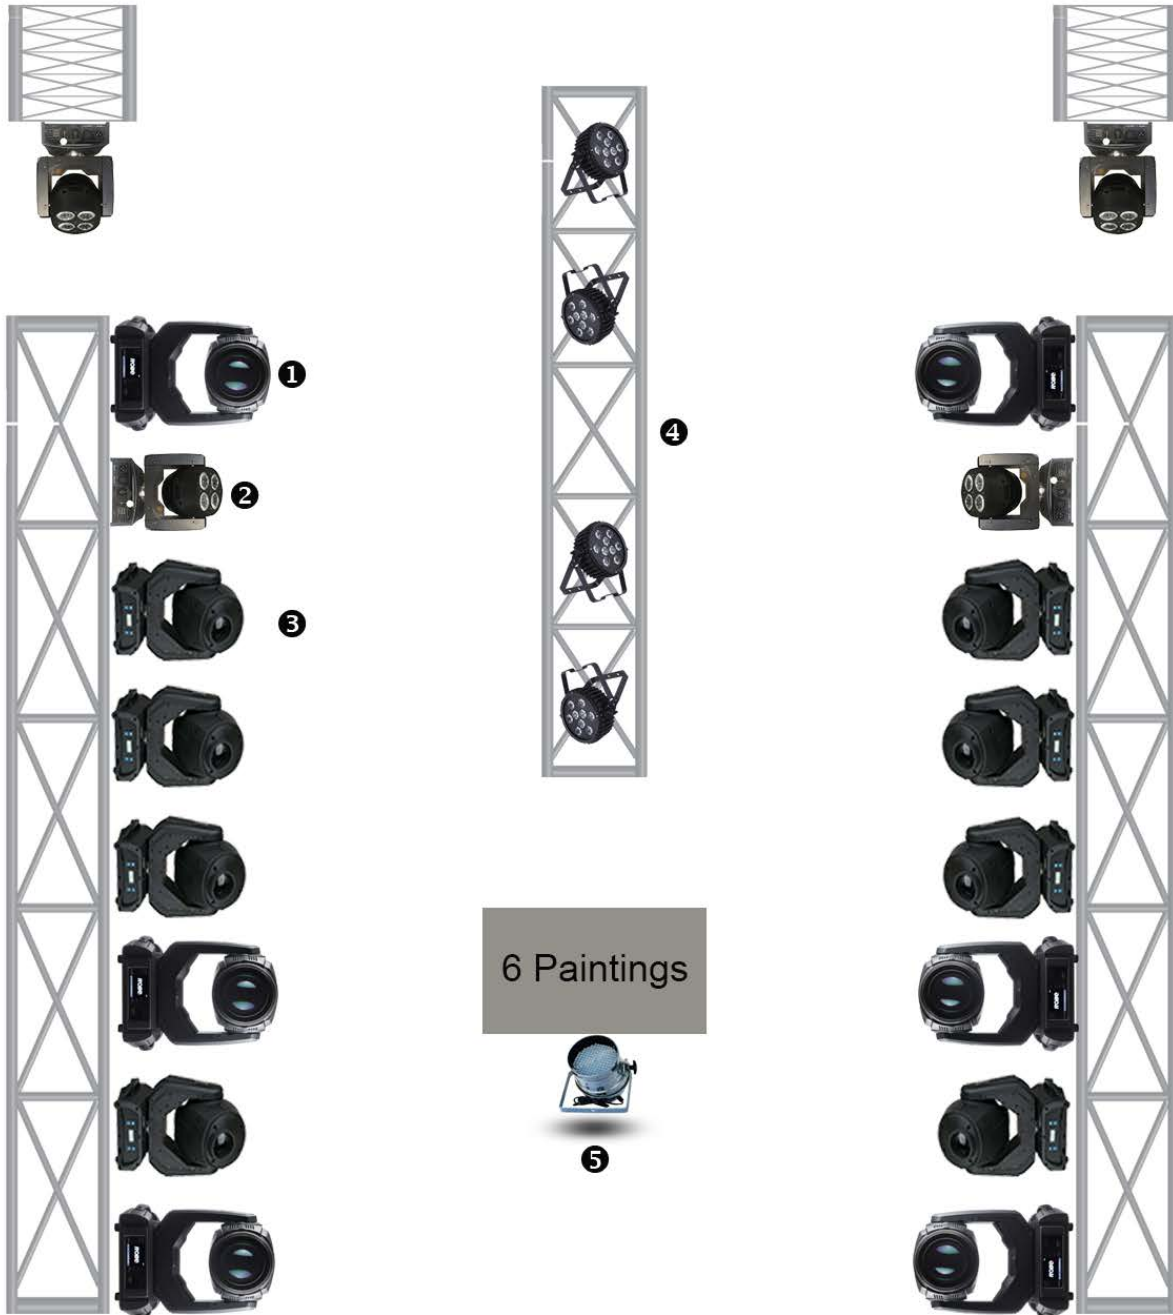

Light Equipment (Hall)

Alte Kaserne - 8004 Zürich

Stand September 2017

DMX Fixture Configuration (Hall)

No	Fixture Type	User Name	Universe/Address
1	Robe Robin Pointe Mode 1	Pointe	1:344-367
1	Robe Robin Pointe Mode 1	Pointe	1:425-448
1	Robe Robin Pointe Mode 1	Pointe	1:290-310
1	Robe Robin Pointe Mode 1	Pointe	1:315-335
1	Robe Robin Pointe Mode 1	Pointe	1:450-473
1	Robe Robin Pointe Mode 1	Pointe	1:475-498
2	Double Face Wash/Beam 24 Channel	Double F	2:370-393
2	Double Face Wash/Beam 24 Channel	Double F	2:400-423
2	Double Face Wash/Beam 24 Channel	Double F	1:290-313
2	Double Face Wash/Beam 24 Channel	Double F	1:315-338
3	Showtec Indigo 4500 Advanced	Indigo4500	1:220-233
3	Showtec Indigo 4500 Advanced	Indigo4500	1:015-028
3	Showtec Indigo 4500 Advanced	Indigo4500	1:057-070
3	Showtec Indigo 4500 Advanced	Indigo4500	1:091-104
3	Showtec Indigo 4500 Advanced	Indigo4500	1:160-173
3	Showtec Indigo 4500 Advanced	Indigo4500	1:181-194
3	Showtec Indigo 4500 Advanced	Indigo4500	1:029-042
3	Showtec Indigo 4500 Advanced	Indigo4500	1:071-084
4	Par Slim DMX Dimmer 4 Channel	Par Slim	1:214-217
4	Par Slim DMX Dimmer 4 Channel	Par Slim	1:209-212
5	Par 56 DMX Dimmer 6 Channel	56 Bilder	1:256-261